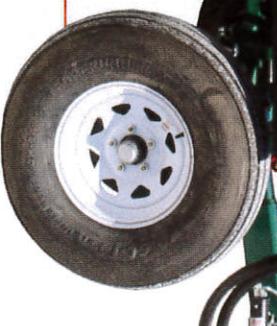

# FARM BOY POWER UNITS

- Motor Of Your Choice FROM 30HP to 160HP
- Units have our Standard Torsion Axles
- Get On & Off On Both Sides

Control Boxes have Murphy Shut Downs

Neck Yoke swivels so when tongue is turned it is still in the right position

Eveners swing in on top of wheel for easier turning

## TEAMSTER SEAT

The Most comfortable seat in the industry! Featuring multiple seat adjustments.

- SLIDE ADJUSTER
- RECLINE ADJUSTER
- SWIVEL ADJUSTER
- HEIGHT ADJUSTER

Flotation Tires

Brake Pedal

Rear Steering Pedal