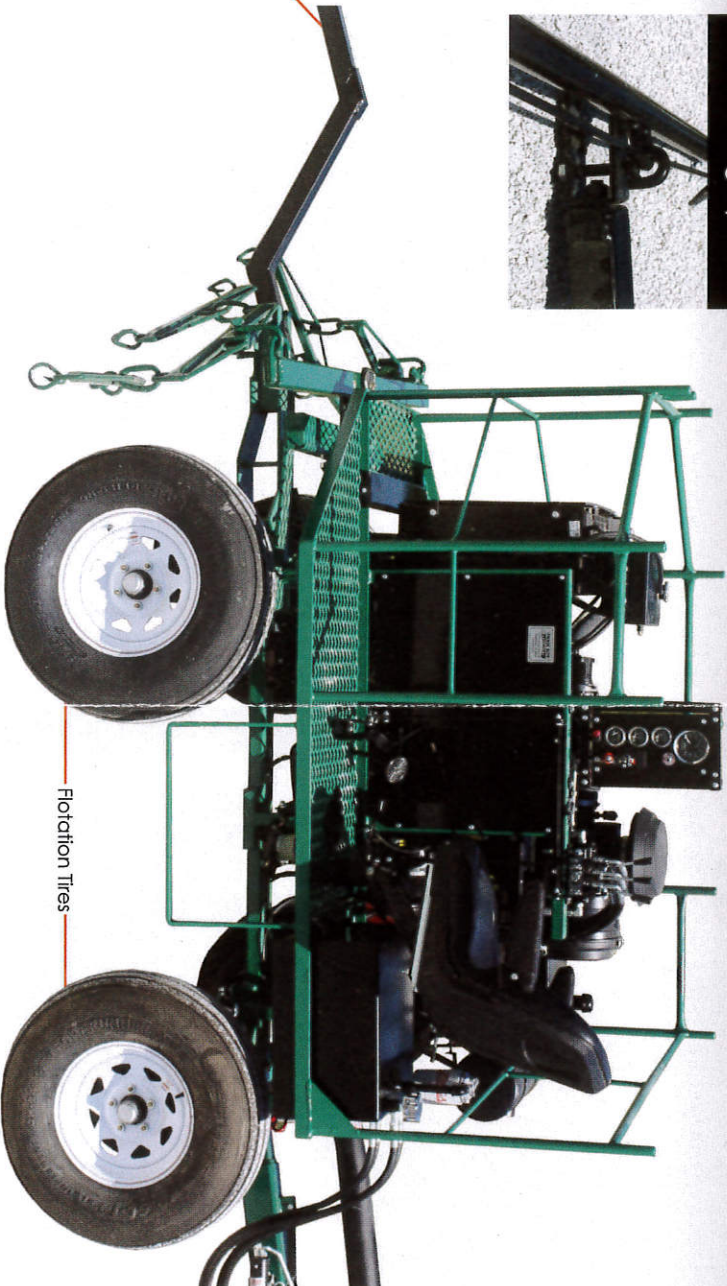

# FARM BOY POWER UNITS

- Motor Of Your Choice FROM 30HP to 160HP
- Units have our Standard Torsion Axles
- Get On & Off On Both Sides

Control Boxes have Murphy Shut Downs

Neck Yoke swivels so when tongue is turned it is still in the right position

Eveners swing in on top of wheel for easier turning

## TEAMSTER SEAT

The Most comfortable seat in the industry! Featuring multiple seat adjustments.

- SLIDE ADJUSTER
- RECLINE ADJUSTER
- SWIVEL ADJUSTER
- HEIGHT ADJUSTER

Flotation Tires

Brake Pedal

Rear Steering Pedal