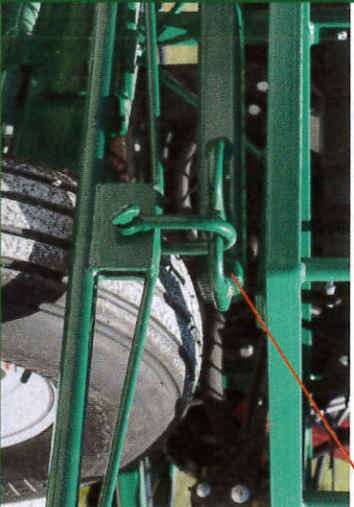

# FARM BOY POWER UNITS

- Motor Of Your Choice FROM 30HP to 160HP
- Units have our Standard Torsion Axles
- Get On & Off On Both Sides

Control Boxes have Murphy Shut Downs

Neck Yoke swivels so when tongue is turned it is still in the right position

Eveners swing in on top of wheel for easier turning

## TEAMSTER SEAT

The Most comfortable seat in the industry! Featuring multiple seat adjustments.

- SLIDE ADJUSTER
- RECLINE ADJUSTER
- SWIVEL ADJUSTER
- HEIGHT ADJUSTER

Flotation Tires

Brake Pedal

Rear Steering Pedal